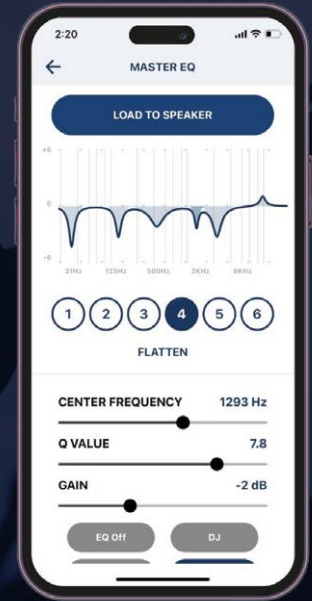

DISTRIBUTED BY
THE INVENTORY
WWW.THEINVENTORY.IN

TS4 ACTIVE LOUDSPEAKERS

Up to
**2500
WATTS**

ULTIMATE APP CONTROL: ANYTIME, ANYWHERE

**6-BAND CUSTOMIZABLE EQ
FOR PERSONALIZED SOUND**

**TRUE WIRELESS STEREO
LINKING VIA BLUETOOTH®**

**SPEAKER USE MODES
FOR OPTIMAL AUDIO PERFORMANCE**

**REMOTE ACCESS AND CONTROL
WITH THE ALTO PRO APP**

**REMOTE CONTROL VIA
FREE ALTO PRO APP**

ACTIVE LOUDSPEAKERS
**CATALOG
2024**
SCAN TO
DOWNLOAD BROCHURE